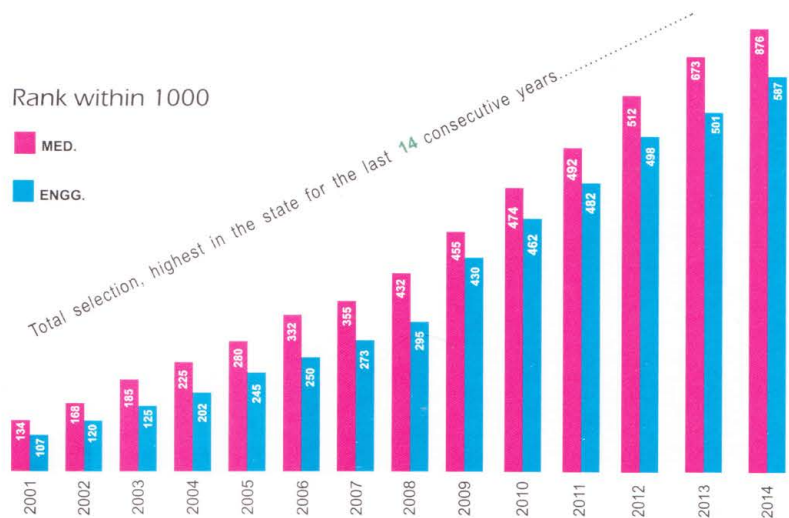

NAME	RANK
BASIL KOSHY	7
SHRIVIBHI V	47
MOHAMMED AMEEN	60
KEVIN ROBBIE J	64
NIRANJANA J	72
AATHIRA V S	73
MUHAMMED NIHAL	86
VAISAKH T V	127
MUHAMMED J	138
PRANAV S NAIR	139
CHRISTIE GEORGE	151
RAMEESA A	154
AKHIL V M	161
SREEHARI R	167
JOHN P GEORGE	178
RAJALAKSHMI	194
KEVIN JOY	201
ABHINAND T	202
SRIRAM V S	211
NAJA K	219
VIKHNESH V	223
SHWETA ELIZBETH	225
NAVEEN DAS	226
RAHUL D NAIR	229
HASNA T	234

NAME	RANK
ARUN R	240
THASIL AHMED T	264
CHANDHU B	268
MUHAMMED R	278
JASNI K K	279
CHAITHRA K	284
RAHUL UNNI	292
KANCHANA SABU	296
SOORAJ M S	308
ARUN ASHOKAN	312
MOHAMMED M	314
AKSHAY S	334
ARYA K A	338
KEERTHANA K J	353
ASHNA FATHIMA	354
KRISHNAPRIYA	358
IBIN VARGHESE	376
SILPA P G	383
ANITA E	386
AJMAL SHABEB P	388
FASIL C	392
JOSEPH ARUN	403
ADITHYE V	410
AHMED FARHAN	437
RESHMA ANNA	439
SHARON JOY	443

FOR US SUCCESS IS A JOURNEY, NOT A DESTINATION...

Rank within 1000

MED.
ENGG.